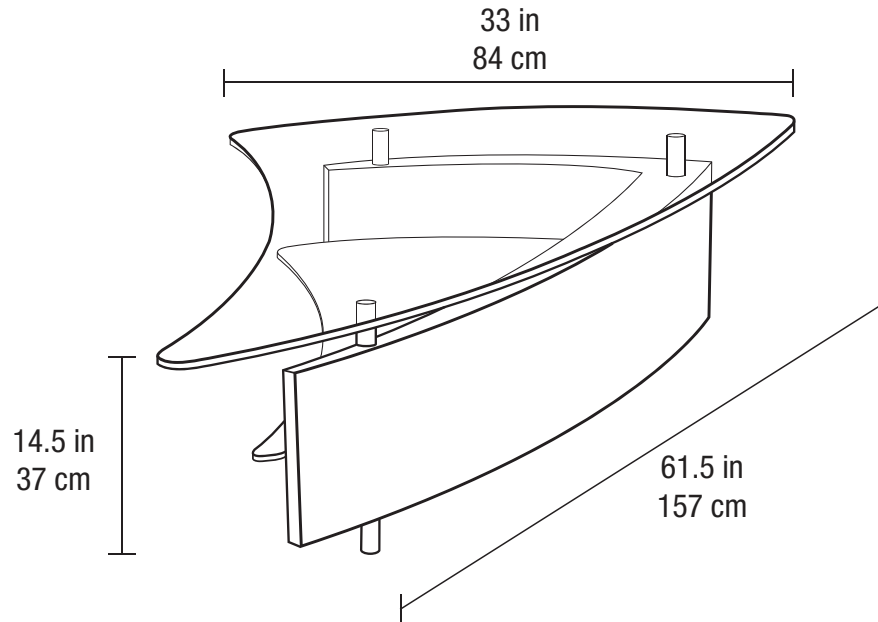

## DIMENSIONS

Overall Dimensions (H x W x D)  
Shelf Clearance  
Weight

14.5 x 61.5 x 33 in ■ 37 x 157 x 84 cm  
6.5 in ■ 16 cm  
83 lbs ■ 38 kg