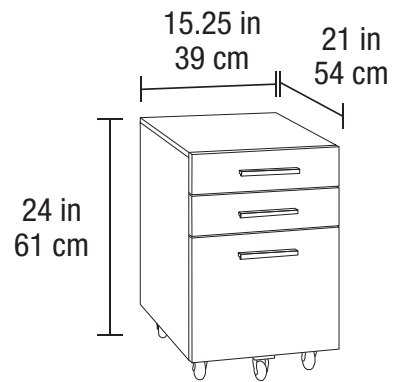

BDI SEQUEL 6007

DIMENSIONS

Overall Dimensions (H x W x D)
Weight

24 x 15.25 x 21 in ■ 61 x 39 x 54 cm
62 lbs ■ 28 kg