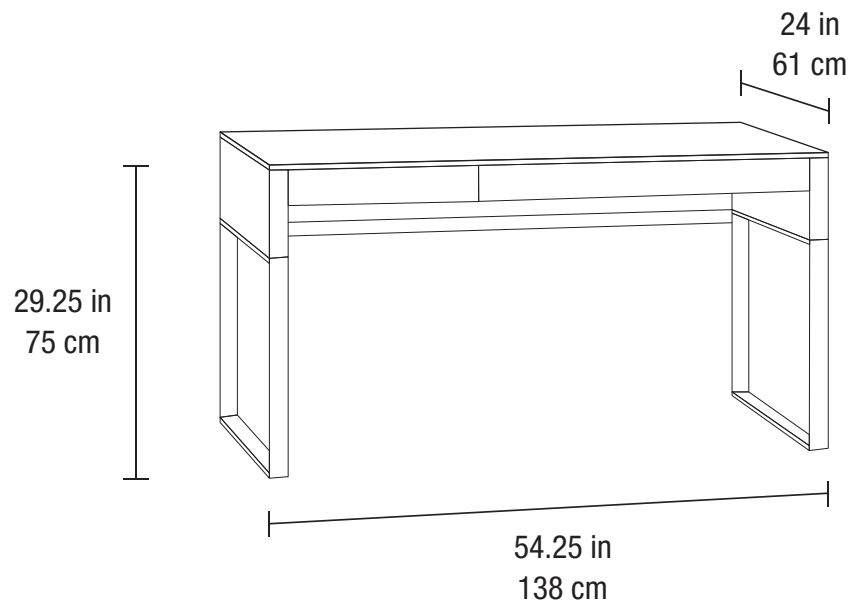

BDi CASCADIA 6201

DIMENSIONS

Overall Dimensions (H x W x D)
Weight

29.25 x 54.25 x 24 in ■ 75 x 138 x 61 cm
116 lbs ■ 53 kg