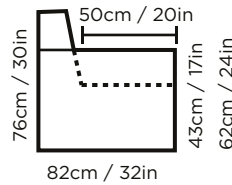

### MEASURES

### SWIVEL CHAIR MEASURES (width 73cm / 29in)

\*Sleepers measures