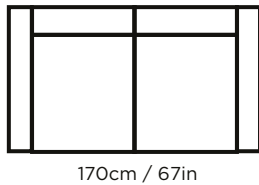

CUSTOMIZING

1. Choose combination.
2. Choose upholstery: Available with hundreds of upholstery materials and colors.
3. Choose details: Sitting comfort, contrast stitching, functions and extras.
4. Choose legs: Tens of wooden or metal legs.

FRAME CONSTRUCTION

Individually bench-made by Scandinavian craftsmen.
Seat Frame constructed of select SOLID SPRUCE with finger joints and no-zag springs (at least four per seat).
Back parts constructed with Mortise & Tenon design for extraordinary durability.
Exterior sides and back fully padded.

COMFORT

Soft

FUNCTIONS

Sleepers

LEGS

Metal

UPHOLSTERY

Leather, Fabric,
Comination

EXTRA

MEASURES

SWIVEL CHAIR MEASURES (width 73cm / 29in)

*Sleepers measures

SOFAS

OTTOMAN

SOFAS WITH EASY DELUXE MECHANISM SLEEPER