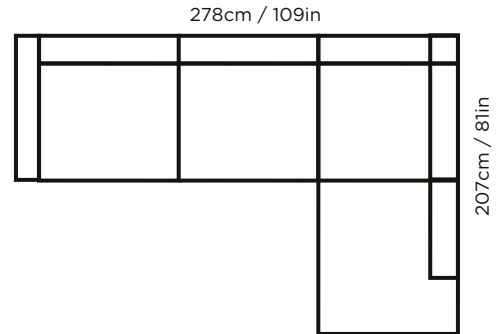

CUSTOMIZING

1. Choose combination.
2. Choose upholstery: Available with hundreds of upholstery materials and colors.
3. Choose details: Sitting comfort, contrast stitching, functions and extras.
4. Choose legs: Tens of wooden or metal legs.

FRAME CONSTRUCTION

Individually bench-made by Scandinavian craftsmen.
Seat Frame constructed of select SOLID SPRUCE with finger joints and no-zag springs (at least four per seat).
Back parts constructed with Mortise & Tenon design for extraordinary durability.
Exterior sides and back fully padded.

COMFORT

Soft

FUNCTIONS

Sleepers

LEGS

Metal

UPHOLSTERY

Leather, Fabric,
Comination

EXTRA

MEASURES

SWIVEL CHAIR MEASURES (width 73cm / 29in)

*Sleepers measures

SOFAS

OTTOMAN

SOFAS WITH EASY DELUXE MECHANISM SLEEPER