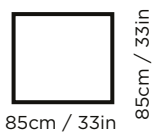

CUSTOMIZING

1. Choose combination.
2. Choose upholstery: Available with hundreds of upholstery materials and colors.
3. Choose details: Sitting comfort, contrast stitching, functions and extras.
4. Choose legs: Tens of wooden or metal legs.

FRAME CONSTRUCTION

Individually bench-made by Scandinavian craftsmen.
Seat Frame constructed of select SOLID SPRUCE with finger joints and no-zag springs (at least four per seat).
Back parts constructed with Mortise & Tenon design for extraordinary durability.
Exterior sides and back fully padded.

COMFORT

Soft

FUNCTIONS

Sleepers

LEGS

Metal

UPHOLSTERY

Leather, Fabric,
Comination

EXTRA

MEASURES

SWIVEL CHAIR MEASURES (width 73cm / 29in)

*Sleepers measures

SOFAS

OTTOMAN

SOFAS WITH EASY DELUXE MECHANISM SLEEPER