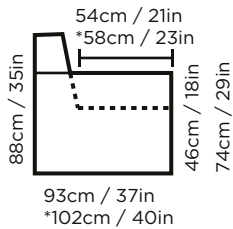

### SWIVEL CHAIR MEASURES (width 73cm / 29in)

\*Sleepers measures