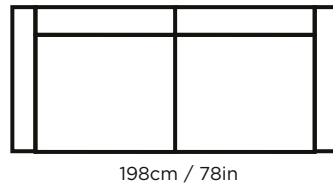

CUSTOMIZING

1. Choose combination.
2. Choose upholstery: Available with hundreds of upholstery materials and colors.
3. Choose details: Sitting comfort, contrast stitching, functions and extras.
4. Choose legs: Tens of wooden or metal legs.

FRAME CONSTRUCTION

Individually bench-made by Scandinavian craftsmen.
Seat Frame constructed of select SOLID SPRUCE with finger joints and no-zag springs (at least four per seat).
Back parts constructed with Mortise & Tenon design for extraordinary durability.
Exterior sides and back fully padded.

COMFORT

Soft

FUNCTIONS

Sleepers

LEGS

Metal

UPHOLSTERY

Leather, Fabric,
Comination

EXTRA

MEASURES

SWIVEL CHAIR MEASURES (width 73cm / 29in)

*Sleepers measures

SOFAS

OTTOMAN

SOFAS WITH EASY DELUXE MECHANISM SLEEPER