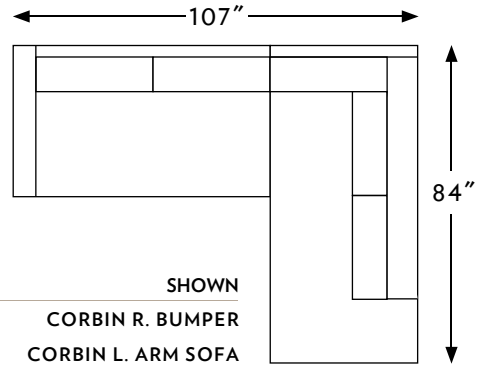

THE CORBIN

N·C MADE

FURNITURE · HAND · BUILT

CONFIGURATIONS		WIDTH	DEPTH	HEIGHT
87036	CORBIN RIGHT ARM SOFA	68 IN.	40 IN.	18 IN.
87037	CORBIN LEFT ARM SOFA	68 IN.	40 IN.	18 IN.
87061	CORBIN RIGHT ARM CHAISE	68 IN.	40 IN.	18 IN.
87062	CORBIN LEFT ARM CHAISE	68 IN.	40 IN.	18 IN.
87071	CORBIN RIGHT BUMPER	39 IN.	84 IN.	17 IN.
87072	CORBIN LEFT BUMPER	39 IN.	84 IN.	17 IN.

87061 CORBIN R. ARM CHAISE
TOTAL W68" D40" H18"
SEAT W25" D57" H19"
ARMS --- --- H26"

87062 CORBIN L. ARM CHAISE
TOTAL W68" D40" H18"
SEAT W25" D57" H19"
ARMS --- --- H26"

87071 CORBIN R. BUMPER
TOTAL W39" D84" H17"
SEAT W23" D67" H19"
ARMS --- --- H26"

87072 CORBIN L. BUMPER
TOTAL W39" D84" H17"
SEAT W23" D67" H19"
ARMS --- --- H26"

THE CORBIN

N·C MADE

FURNITURE · HAND-BUILT ·

CONFIGURATIONS		WIDTH	DEPTH	HEIGHT
87036	CORBIN RIGHT ARM SOFA	68 IN.	40 IN.	18 IN.
87037	CORBIN LEFT ARM SOFA	68 IN.	40 IN.	18 IN.
87061	CORBIN RIGHT ARM CHAISE	68 IN.	40 IN.	18 IN.
87062	CORBIN LEFT ARM CHAISE	68 IN.	40 IN.	18 IN.
87071	CORBIN RIGHT BUMPER	39 IN.	84 IN.	17 IN.
87072	CORBIN LEFT BUMPER	39 IN.	84 IN.	17 IN.

THE CORBIN

870 CORBIN

1:50 SCALE SHOWN

87036	CORBIN R. ARM SOFA
TOTAL	W68" D40" H18"
SEAT	W54" D23" H19"
ARMS	--- --- H26"

87037	CORBIN L. ARM SOFA
TOTAL	W68" D40" H18"
SEAT	W54" D23" H19"
ARMS	--- --- H26"