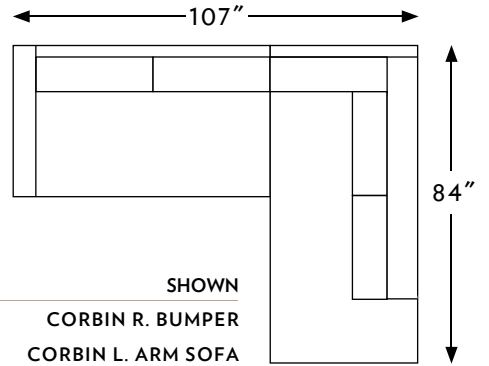

THE CORBIN

N·C MADE

FURNITURE · HAND · BUILT

CONFIGURATIONS		WIDTH	DEPTH	HEIGHT
87036	CORBIN RIGHT ARM SOFA	68 IN.	40 IN.	18 IN.
87037	CORBIN LEFT ARM SOFA	68 IN.	40 IN.	18 IN.
87061	CORBIN RIGHT ARM CHAISE	68 IN.	40 IN.	18 IN.
87062	CORBIN LEFT ARM CHAISE	68 IN.	40 IN.	18 IN.
87071	CORBIN RIGHT BUMPER	39 IN.	84 IN.	17 IN.
87072	CORBIN LEFT BUMPER	39 IN.	84 IN.	17 IN.

THE CORBIN

87071 CORBIN R. BUMPER
87037 CORBIN L. ARM SOFA

870 CORBIN

1:50 SCALE SHOWN

87036 CORBIN R. ARM SOFA
TOTAL W68" D40" H18"
SEAT W54" D23" H19"
ARMS --- --- H26"

87037 CORBIN L. ARM SOFA
TOTAL W68" D40" H18"
SEAT W54" D23" H19"
ARMS --- --- H26"

87072 CORBIN L. BUMPER
TOTAL W39" D84" H17"
SEAT W23" D67" H19"
ARMS --- --- H26"

THE CORBIN

N·C MADE

FURNITURE · HAND-BUILT ·

CONFIGURATIONS		WIDTH	DEPTH	HEIGHT
87036	CORBIN RIGHT ARM SOFA	68 IN.	40 IN.	18 IN.
87037	CORBIN LEFT ARM SOFA	68 IN.	40 IN.	18 IN.
87061	CORBIN RIGHT ARM CHAISE	68 IN.	40 IN.	18 IN.
87062	CORBIN LEFT ARM CHAISE	68 IN.	40 IN.	18 IN.
87071	CORBIN RIGHT BUMPER	39 IN.	84 IN.	17 IN.
87072	CORBIN LEFT BUMPER	39 IN.	84 IN.	17 IN.

87072	CORBIN L. BUMPER
TOTAL	W39" D84" H17"
SEAT	W23" D67" H19"
ARMS	--- --- H26"