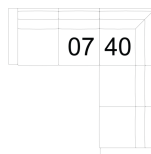

04 Ottoman
26 x 18 x 18"
67 x 46 x 46 cm

08 RHF Loveseat
07 LHF Loveseat
60 x 37 x 32"
153 x 93 x 82 cm

10 Armless Chair
26 x 37 x 32"
67 x 93 x 82 cm

14 Armless Loveseat
52 x 37 x 32"
133 x 93 x 82 cm

15 RHF Chaise
16 LHF Chaise
34 x 57 x 32"
87 x 145 x 82 cm

40 RHF Sofa Split
39 LHF Sofa Split
94 x 37 x 32"
239 x 93 x 82 cm

91 Apartment Sofa
79 x 37 x 32"
201 x 93 x 82 cm
IA: 64" / 163 cm

POPULAR CONFIGURATIONS

07/15
94 x 57"
239 x 145 cm

07/40
96 x 94"
244 x 239 cm

DIMENSIONS

Seat Depth: 21" / 55 cm
Seat Height: 19" / 47 cm
Arm Depth: 36" / 90 cm
Arm Height: 24" / 61 cm

Dimensions shown as Width x Depth x Height.

Dimensions are correct at the time of printing and are subject to change without notice. Actual measurements for each item may vary from what is shown here. Please allow up to a +/- 1 inch difference. Availability may vary by region.