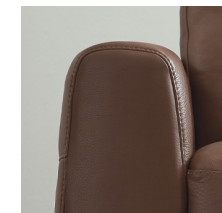

STANDARD
PREMIUM FOAM

TOP STITCHING
DETAIL

TOP STITCHING
DETAIL

ARM CUSHIONS
PADDED WITH
FOAM

Visit Palliser.com to view all current product spec sheets

LEG

Spindle Metal Leg
Spindle Wood Espresso Leg

FRAME

All Palliser frames are constructed from engineered wood products, hardwood or softwood: joints are pinned and glued for uniformity and strength

SEATING COMFORT

Semi-attached back cushions with fibre filling
Tight seat cushions are engineered using multiple densities of high-resiliency, contour-cut foam
Seat Suspension: Heavy gauge sinuous springs, engineered to provide premium comfort and endurance.

FUNCTION

N/A

COVERS

Leather
Fabric

01 Sofa
94 x 37 x 32"
239 x 93 x 82 cm
IA: 78" / 199 cm

02 Chair
41 x 37 x 32"
105 x 93 x 82 cm
IA: 26" / 67 cm

03 Loveseat
67 x 37 x 32"
171 x 93 x 82 cm
IA: 52" / 133 cm

DIMENSIONS

Seat Depth: 21" / 55 cm
Seat Height: 19" / 47 cm
Arm Depth: 36" / 90 cm
Arm Height: 24" / 61 cm

Dimensions shown as Width x Depth x Height.

Dimensions are correct at the time of printing and are subject to change without notice. Actual measurements for each item may vary from what is shown here. Please allow up to a +/- 1 inch difference. Availability may vary by region.