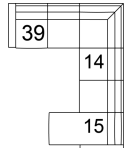

04 Ottoman
39 x 32 x 16"
100 x 82 x 41 cm

08 RHF Loveseat
07 LHF Loveseat
59 x 38 x 33"
149 x 97 x 84 cm

10 Armless Chair
26 x 38 x 33"
67 x 97 x 84 cm

11 Corner Square
38 x 38 x 33"
97 x 97 x 84 cm

13 RHF Sofa
12 LHF Sofa
85 x 38 x 33"
215 x 97 x 84 cm

14 Armless Loveseat
52 x 38 x 33"
133 x 97 x 84 cm

15 RHF Chaise
16 LHF Chaise
34 x 59 x 33"
86 x 150 x 84 cm

35 RHF Corner Chaise
36 LHF Corner Chaise
91 x 38 x 33"
232 x 97 x 84 cm

39 LHF Sofa Split
95 x 38 x 33"
242 x 97 x 84 cm

40 RHF Sofa Split
95 x 38 x 33"
242 x 97 x 84 cm

POPULAR CONFIGURATIONS

07/15
92 x 59"
234 x 150 cm

39/14/15
95 x 123"
242 x 313 cm

12/35
122 x 91"
310 x 232 cm

DIMENSIONS

Seat Depth: 24" / 60 cm
Seat Height: 19" / 47 cm
Arm Depth: 38" / 97 cm
Arm Height: 29" / 74 cm

Dimensions shown as Width x Depth x Height.

Dimensions are correct at the time of printing and are subject to change without notice. Actual measurements for each item may vary from what is shown here. Please allow up to a +/- 1 inch difference. Availability may vary by region.