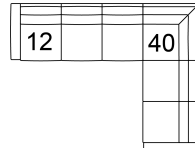

09 Corner Curve
46 x 46 x 33"
117 x 117 x 84 cm

10 Armless Chair
23 x 37 x 33"
59 x 94 x 84 cm

11 Corner Square
37 x 37 x 33"
94 x 94 x 84 cm

13 RHF Sofa
12 LHF Sofa
75 x 37 x 33"
191 x 94 x 84 cm

14 Armless Loveseat
45 x 37 x 33"
115 x 94 x 84 cm

15 RHF Chaise
16 LHF Chaise
31 x 62 x 33"
79 x 158 x 84 cm

19 RHF Bumper
20 LHF Bumper
55 x 42 x 33"
140 x 107 x 84 cm

40 RHF Sofa Split
39 LHF Sofa Split
89 x 37 x 33"
227 x 94 x 84 cm

74 Ottoman Rectangular
37 x 23 x 17"
94 x 59 x 44 cm

95 Chair w/2 Arms
39 x 37 x 33"
100 x 94 x 84 cm
IA: 22" / 56 cm

98 RHF Angled Loveseat
97 LHF Angled Loveseat
65 x 48 x 33"
166 x 122 x 84 cm

POPULAR CONFIGURATIONS

07/15
84 x 62"
214 x 158 cm

07/09/19
84 x 62"
214 x 158 cm

07/09/08
99 x 99"
252 x 252 cm

12/40
112 x 89"
285 x 227 cm

DIMENSIONS

Seat Depth: 22" / 56 cm
Seat Height: 19" / 47 cm
Arm Depth: 37" / 94 cm
Arm Height: 28" / 71 cm

Dimensions shown as Width x Depth x Height.